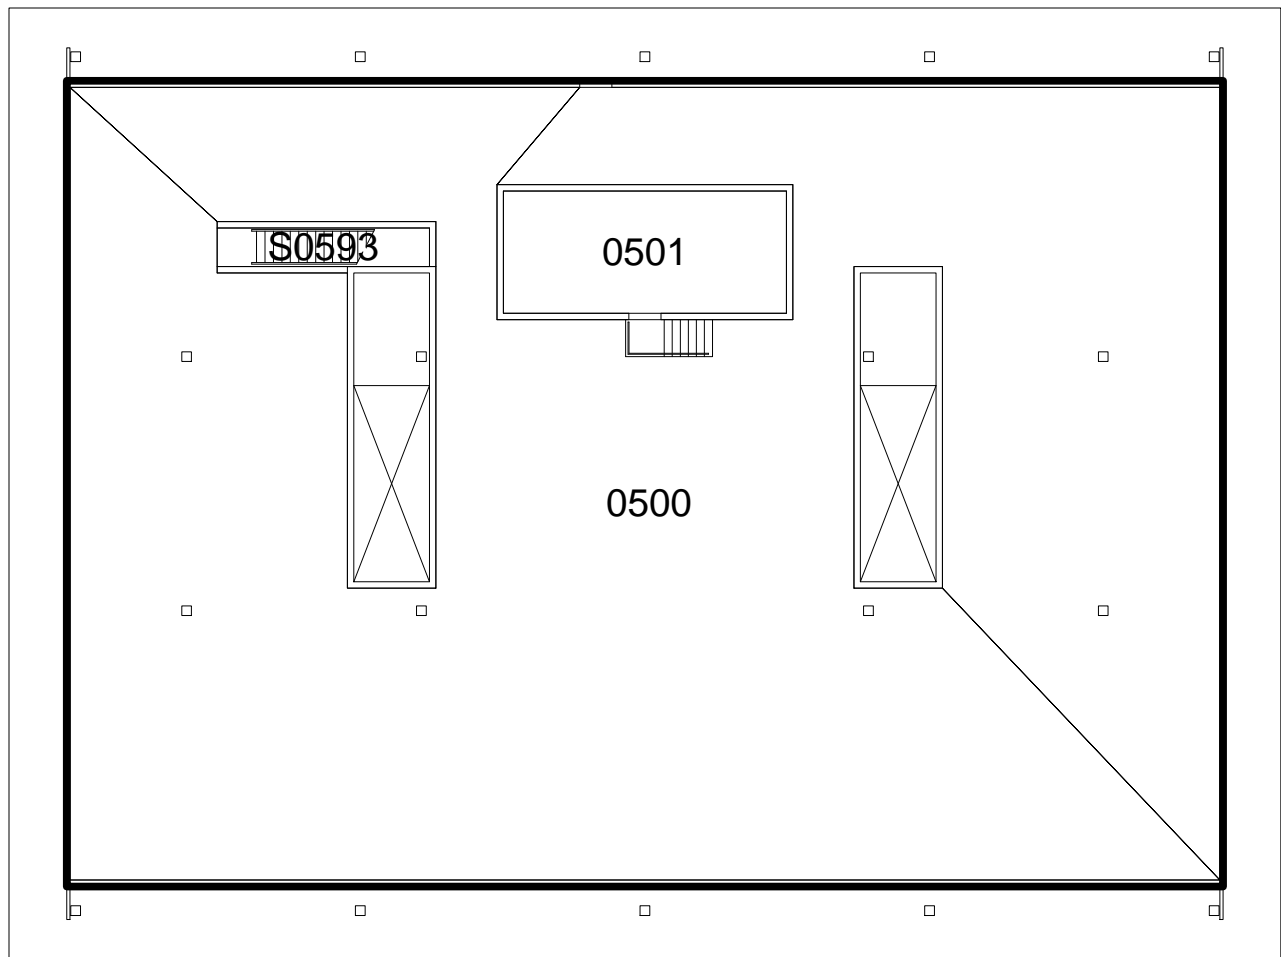

CARVER 5 (Air Handlers)

SCALE 1 : 239